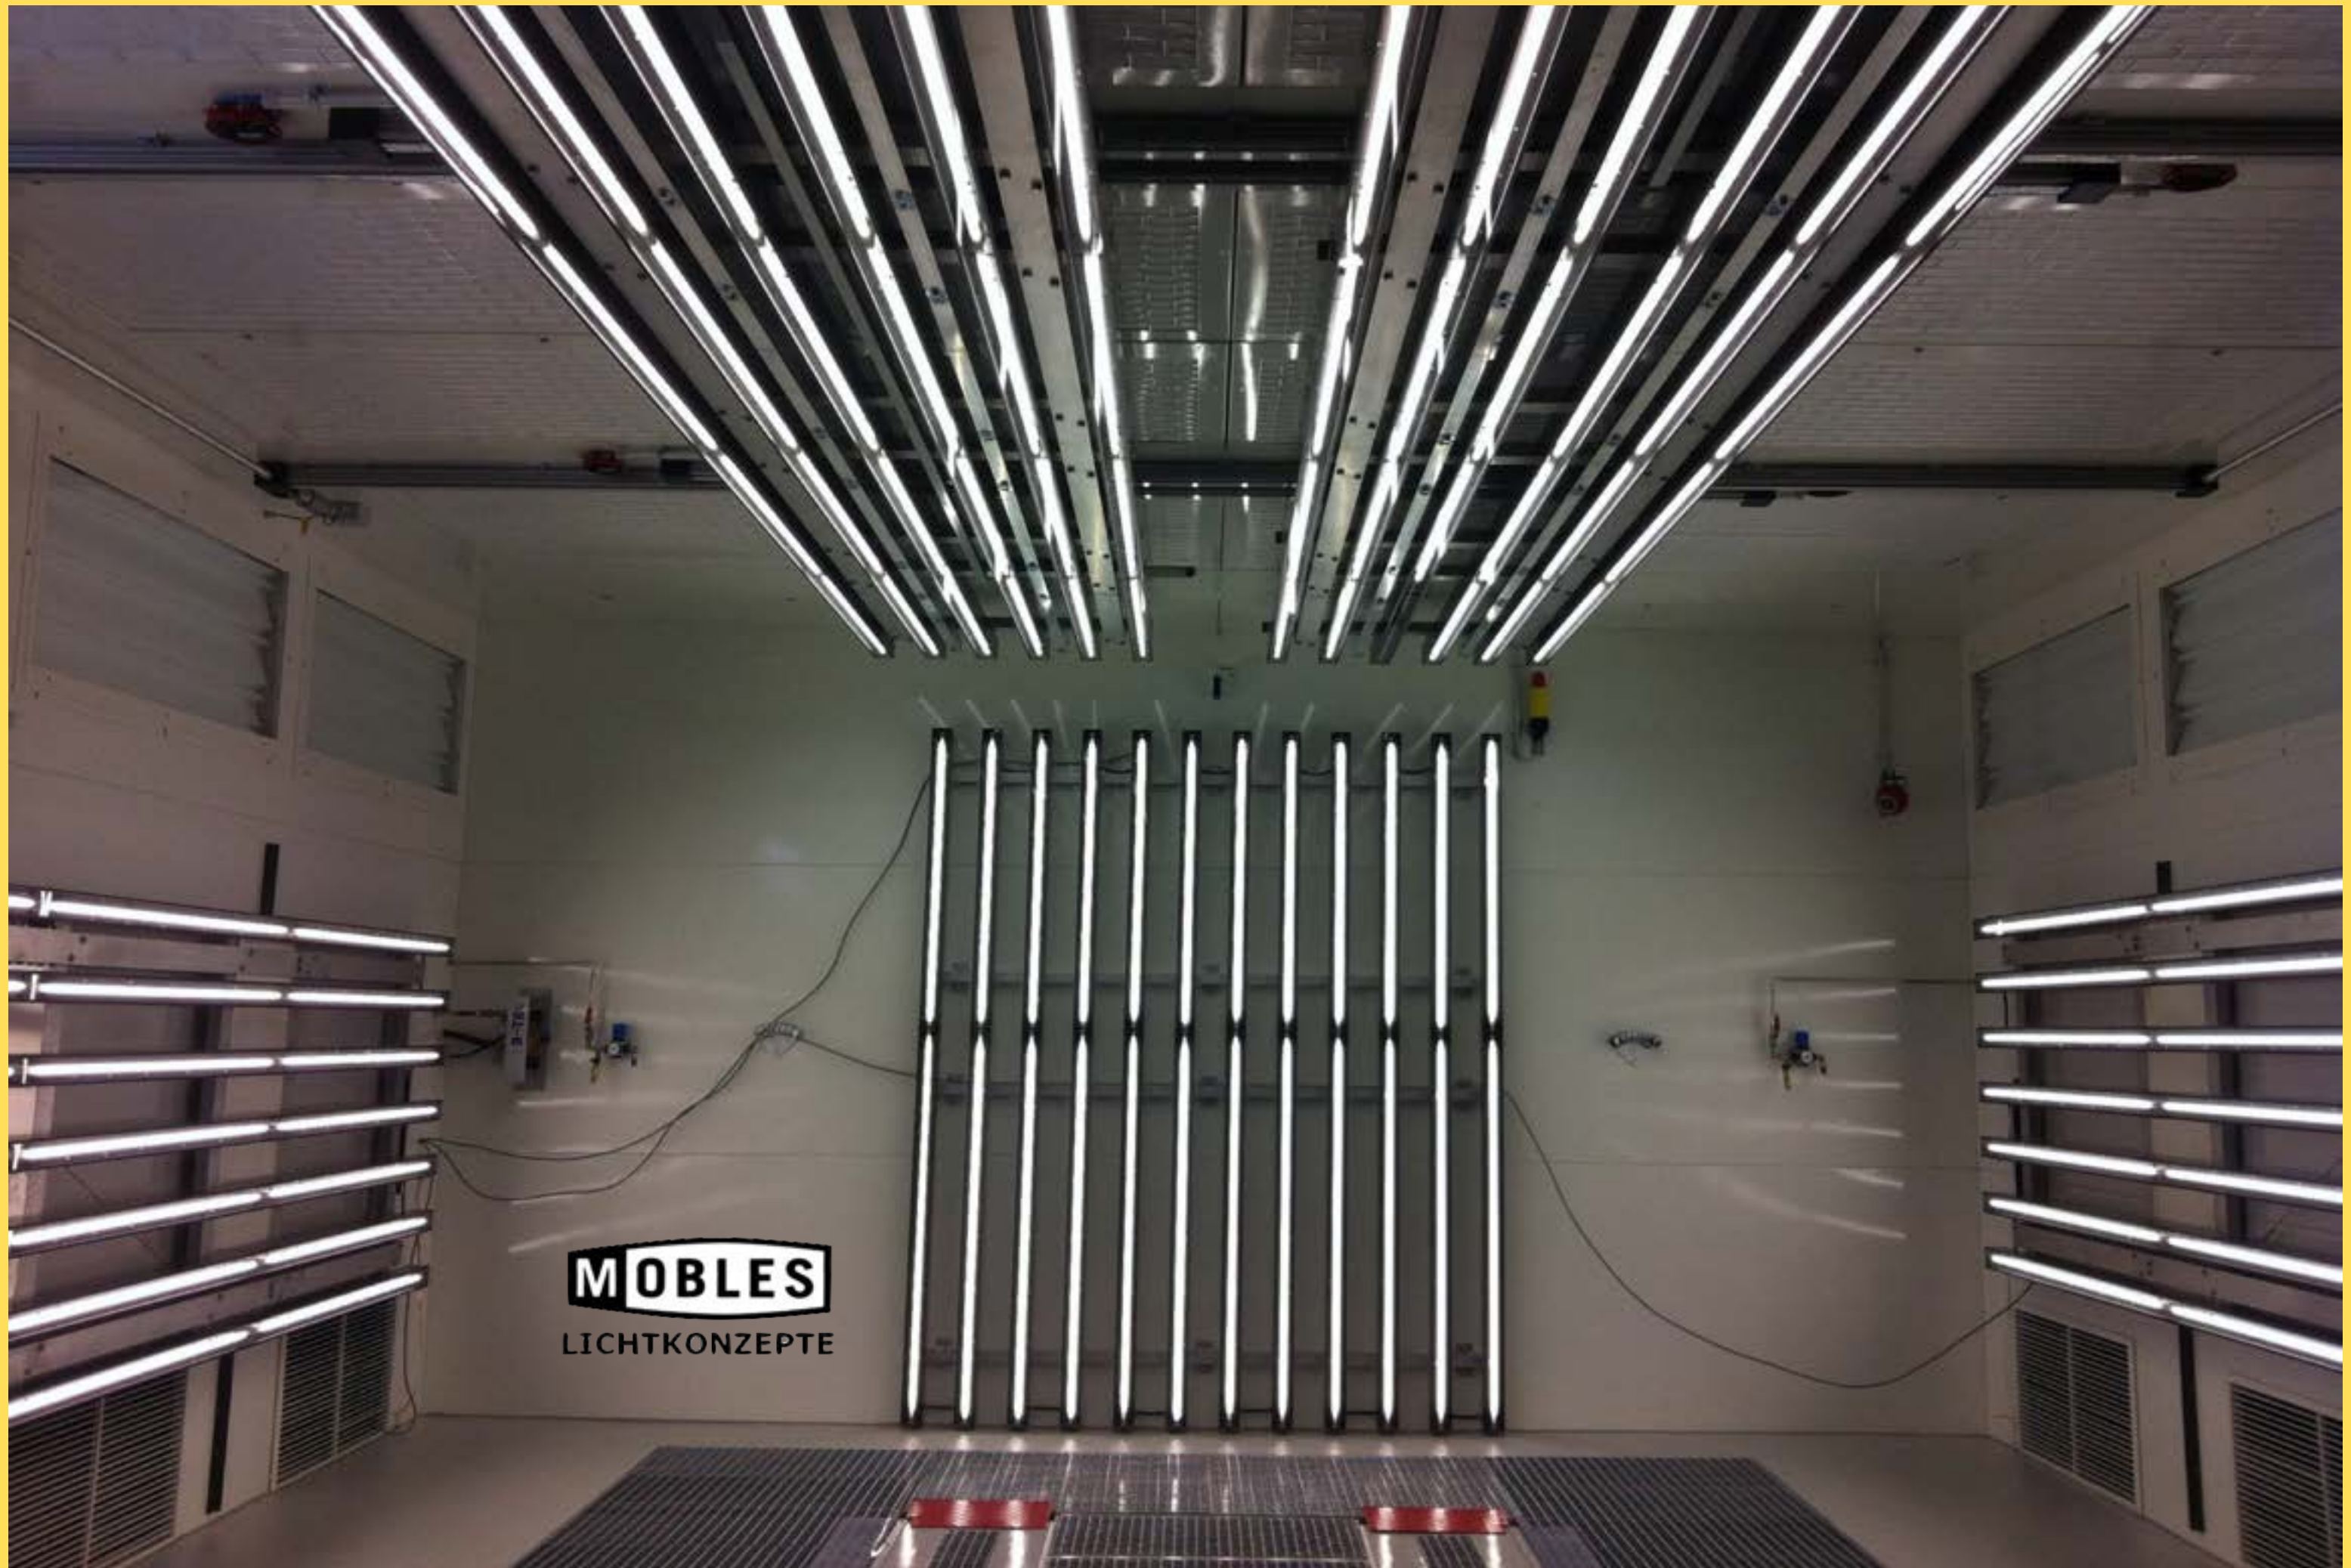

A long, brightly lit industrial corridor, likely a factory or warehouse, featuring rows of mobile lighting fixtures on both sides and overhead lighting. The fixtures are arranged in a symmetrical pattern, creating a strong sense of perspective. The floor is a light-colored, polished surface, and the ceiling is a complex metal structure with various lighting fixtures. The overall atmosphere is clean, modern, and well-lit.

# Mobles Lichtkonzepte

Surface control lighting  
for the Volkswagen Group worldwide

**MOBLES**  
LICHTKONZEPTE

**MOBLES**  
LICHTKONZEPTE

**MOBLES**  
LICHTKONZEPTE

**MOBLES**  
LICHTKONZEPTE

**MOBLES**  
LICHTKONZEPTE